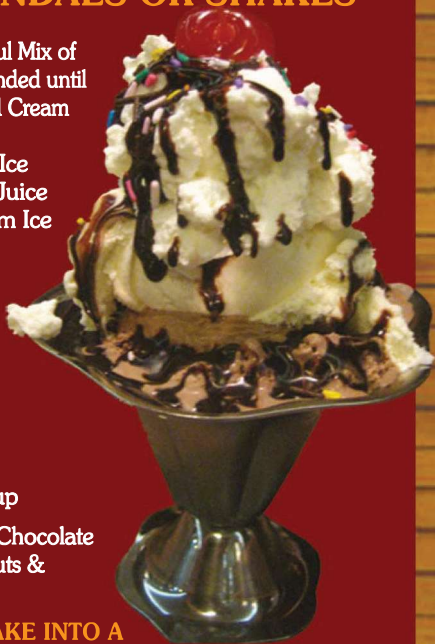

MITCHELL'S SHAKE A Delightful Mix of Milk & Your Favorite Ice Cream, Blended until Ultra Smooth, Topped with Whipped Cream & Cherry

CREAMSICLE SHAKE Vanilla Ice Cream, Vanilla Syrup & Orange Juice

OREO® SHAKE Cookies 'n Cream Ice Cream and Vanilla Syrup

**ASK HOW TO TURN YOUR SHAKE INTO A
MALTED OR FROSTED FLOAT**

MITCHELL'S SUNDAE Choice of Two Scoops of Ice Cream Covered with Your Choice of Vanilla, Chocolate, Cherry, Root Beer, Walnut, Strawberry or Coffee Syrup, Topped with Whipped Cream and Cherry

**HOT FUDGE, CARAMEL, BUTTERSCOTCH OR
MARSHMALLOW SUNDAE** Choice of Two Scoops of Ice Cream, Topped with Whipped Cream and Cherry

CHOCOLATE SPRINKLE Two Scoops of Chocolate Ice Cream with Chocolate Syrup, Topped with Whipped Cream, Cherry and Oodles of Sprinkles