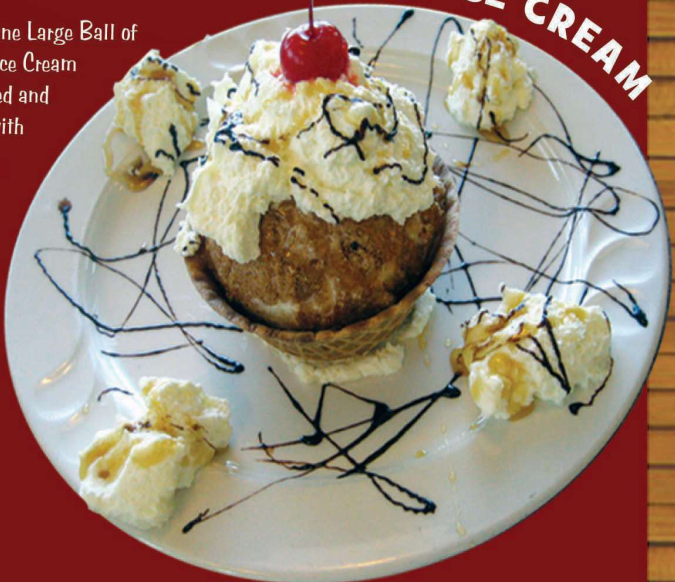

Vanilla, Chocolate and Strawberry Ice Cream on top of Sliced Banana, Covered with Scrumptious Strawberry Topping, Hot Fudge, Marshmallow, Whipped Cream, Walnuts, Sprinkles and a Cherry

ROYAL BARGE

We take a Belgian Waffle and top it with Two Scoops of Ice Cream, Whipped Cream, Strawberry Topping, Sprinkles, Walnuts and a Cherry

PROFITEROLES

Small Pastry Puffs
Stuffed with Vanilla
and Chocolate
Ice Cream
Drizzled
with
Hot Fudge
Topped
with
Whipped
Cream
and a
Cherry

FRIED ICE CREAM

One Large Ball of
Vanilla Ice Cream
Flash Fried and
Topped with
Cinnamon
Honey
Chocolate
Syrup
Whipped
Cream
and a
Cherry